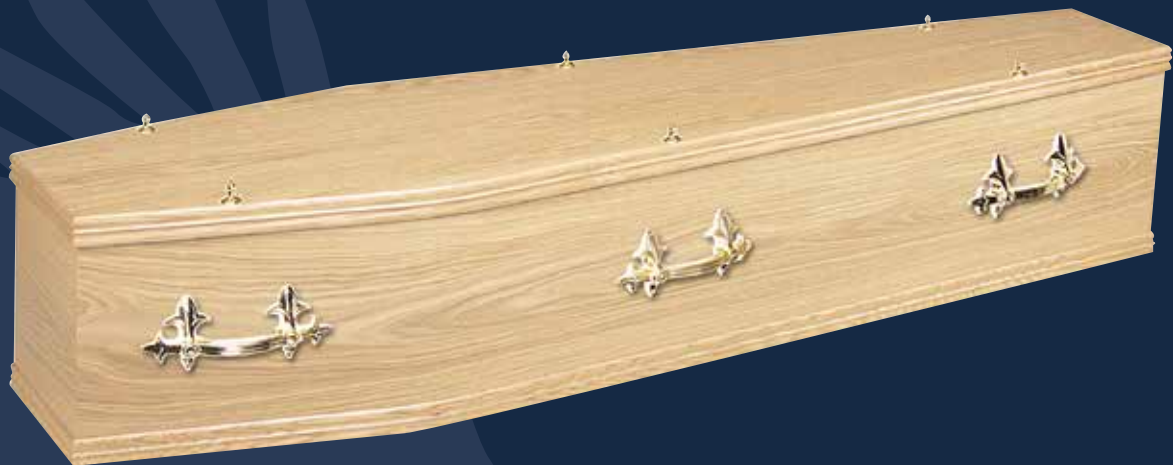

BRADNAM JOINERY
Handcrafted excellence since 1908

COFFINS

VENEERED COFFINS

Chiltern Oak

Built using high-quality Oak veneer and trimmed with single mouldings (shown fitted with Fleur handles and bell tops).