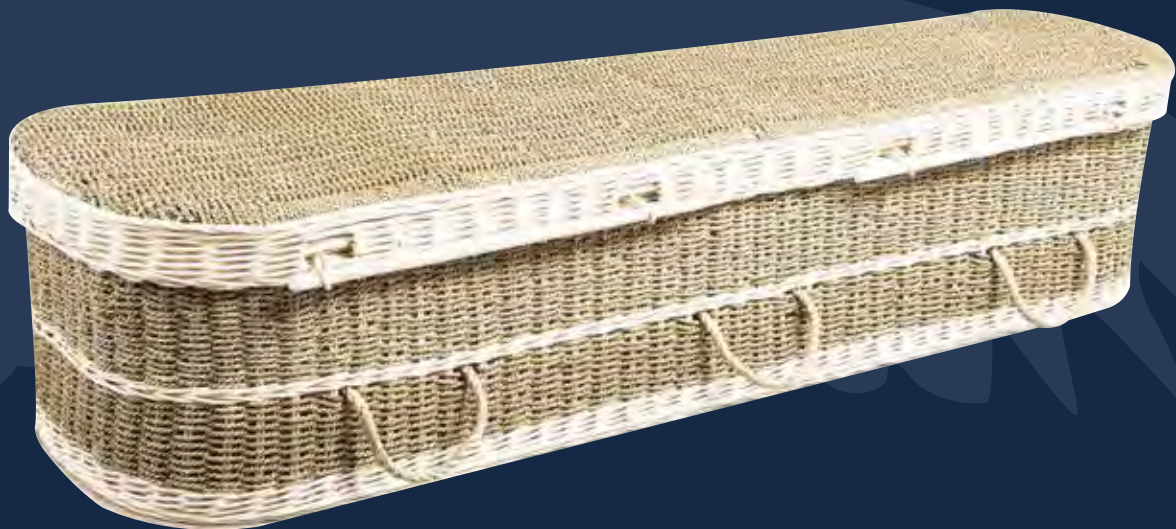

Please note that colours may vary slightly from images shown. Other stock and bespoke designs are available upon request.

NATURAL

Willow

A traditional style, natural willow coffin suitable for cremation and burial. It features a wooden base, load-bearing handles and is supplied with a cotton lining and matching quilt and pillow.

Seagrass

Seagrass is highly renewable and once spun into a strong yarn, is woven into this beautiful, curve ended coffin. Supplied with a fitted natural cotton lining and rope handles.

Please note that colours may vary slightly from images shown.